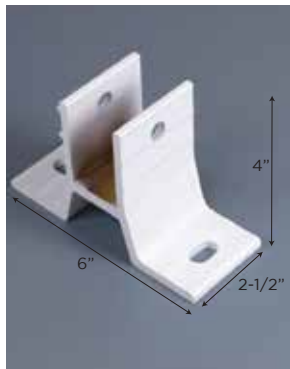

DELUXE MOUNTING BRACKETS

DELUXE SOFFIT BRACKET

DELUXE HOOD BRACKET

DELUXE WALL BRACKET

DELUXE PRODUCT SPECIFICATIONS

LINEAR WIDTH	5'1" - 40'
PROJECTION	4'1", 5'9", 6'10", 8'6", 10'2", 12'
FRAME FINISH	POLYESTER POWDER COATED
FRAME COLORS	WHITE <input type="checkbox"/> SAND <input type="checkbox"/> BRONZE <input type="checkbox"/>
MOUNTING OPTIONS	WALL, SOFFIT, ROOF
ROLLER TUBE	78 MM
TORSION BAR	35 MM
PITCH ADJUSTMENT	0° - 45°
FABRIC PROTECTION	OPTIONAL HOOD WITH SIDE COVERS
UNIT OPERATION	MANUAL GEIGER BEVEL GEAR OR SOMFY MOTOR
RETRACTABLE VALANCE	MANUAL OR MOTORIZED, 4' DROP
FABRIC OPTIONS	100% SOLUTION DYED ACRYLICS
VALANCE OPTIONS	9 STANDARD CHOICES OR DEALER CUSTOM DESIGN