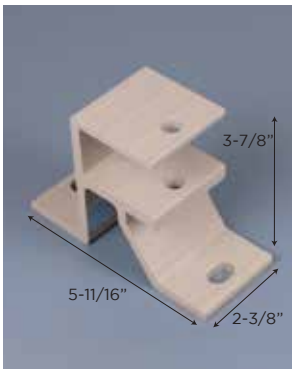

DELUXE MOUNTING BRACKETS

DELUXE SOFFIT BRACKET

DELUXE HOOD BRACKET

DELUXE WALL BRACKET

DELUXE PRODUCT SPECIFICATIONS

LINEAR WIDTH	5'1" - 40'
PROJECTION	4'1", 5'9", 6'10", 8'6", 10'2", 12'
FRAME FINISH	POLYESTER POWDER COATED
FRAME COLORS	WHITE <input type="checkbox"/> SAND <input type="checkbox"/> BRONZE <input type="checkbox"/>
MOUNTING OPTIONS	WALL, SOFFIT, ROOF
ROLLER TUBE	78 MM
TORSION BAR	35 MM
PITCH ADJUSTMENT	0° - 45°
FABRIC PROTECTION	OPTIONAL HOOD WITH SIDE COVERS
UNIT OPERATION	MANUAL GEIGER BEVEL GEAR OR SOMFY MOTOR
RETRACTABLE VALANCE	MANUAL OR MOTORIZED, 4' DROP
FABRIC OPTIONS	100% SOLUTION DYED ACRYLICS
VALANCE OPTIONS	9 STANDARD CHOICES OR DEALER CUSTOM DESIGN

ABC SUN CONTROL SYSTEMS
DELUXE OPEN ROLLER FOLDING ARM AWNING SYSTEM

1