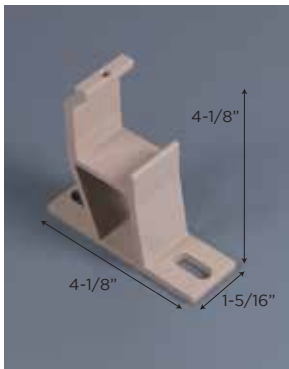

DELUXE MOUNTING BRACKETS

DELUXE SOFFIT BRACKET

DELUXE HOOD BRACKET

DELUXE WALL BRACKET

DELUXE PRODUCT SPECIFICATIONS

LINEAR WIDTH	5'1" - 40'
PROJECTION	4'1", 5'9", 6'10", 8'6", 10'2", 12'
FRAME FINISH	POLYESTER POWDER COATED
FRAME COLORS	WHITE <input type="checkbox"/> SAND <input type="checkbox"/> BRONZE <input type="checkbox"/>
MOUNTING OPTIONS	WALL, SOFFIT, ROOF
ROLLER TUBE	78 MM
TORSION BAR	35 MM
PITCH ADJUSTMENT	0° - 45°
FABRIC PROTECTION	OPTIONAL HOOD WITH SIDE COVERS
UNIT OPERATION	MANUAL GEIGER BEVEL GEAR OR SOMFY MOTOR
RETRACTABLE VALANCE	MANUAL OR MOTORIZED, 4' DROP
FABRIC OPTIONS	100% SOLUTION DYED ACRYLICS
VALANCE OPTIONS	9 STANDARD CHOICES OR DEALER CUSTOM DESIGN