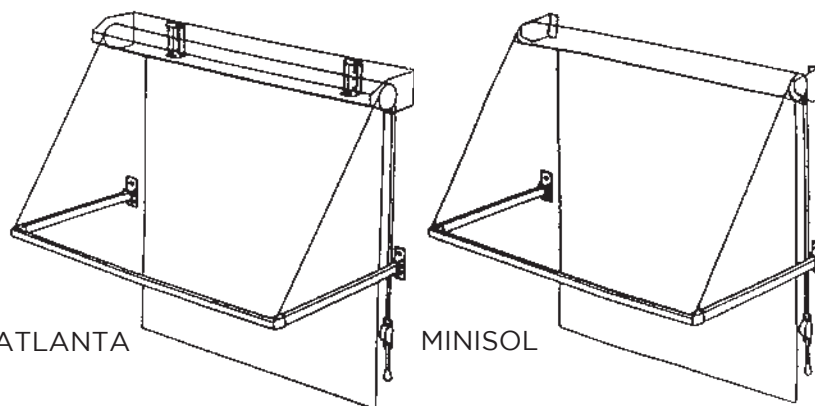

ATLANTA

MINISOL

COLORS*

*Optional custom colors available.

FABRICS

Choose from a comprehensive range of materials and colors.

ELECTRONICS

More convenience thanks to the automated control and lighting systems.

abc Sun Control Systems
7241 Ethel Avenue, North Hollywood, CA 91605
Phone: 818-982-6989 Fax: 818-982-9171
abcsuncontrolsystems.com

“Finely Crafted Shade Systems”