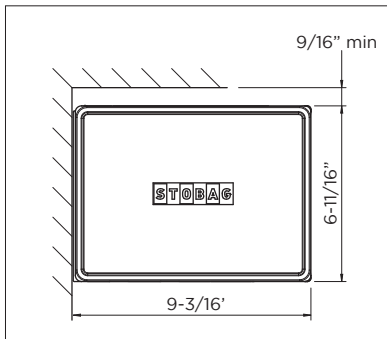

CAMABOX

CRANK OPERATED FULL CASSETTE FOLDING ARM AWNING SYSTEM

STOBAG

Square design

Tilt joint

LED lighting

- Sealed box protects from the elements
- Modern, cubic design
- Mounting options: wall or soffit
- Variable bracket positioning
- Awning incline adjustable from 0° to 35°
- Integrated tilt joint
- Optional LED lighting integrated into the box
- Optional motorized operation

min. 8'-2"
max. 18'-1"

4'-11", 6'-6"
8'-2", 9'-10"

CLASS 2
BEAUFORT 5

Wall installation

Top installation

COLORS*
White

FABRICS

Choose from a comprehensive range of materials and colors.