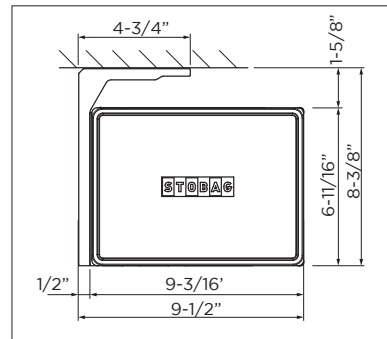

CAMABOX

CRANK OPERATED FULL CASSETTE FOLDING ARM AWNING SYSTEM

STOBAG

Square design

Tilt joint

LED lighting

- Sealed box protects from the elements
- Modern, cubic design
- Mounting options: wall or soffit
- Variable bracket positioning
- Awning incline adjustable from 0° to 35°
- Integrated tilt joint
- Optional LED lighting integrated into the box
- Optional motorized operation

min. 8'-2"
max. 18'-1"

4'-11", 6'-6"
8'-2", 9'-10"

CLASS 2
BEAUFORT 5

Wall installation

Top installation

COLORS*
White

FABRICS

Choose from a comprehensive range of materials and colors.