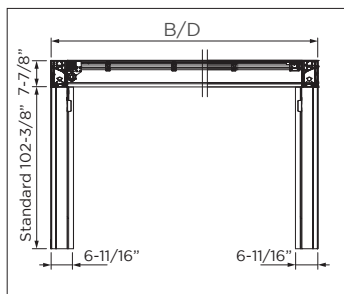

min. 6'-7"
max. 16'-5"

min. 6'-7"
max. 23'-0"

max. 110-15/16"*
**With water channel

CLASS 4
BEAUFORT 7 The wind resistance class can vary depending on version and dimension.

Wall connection profile

Free-standing