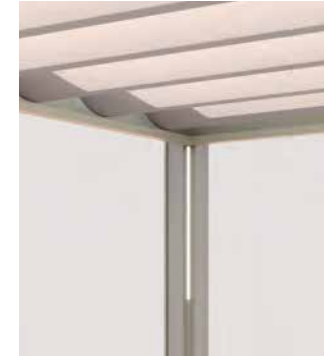

MELANO

THE MODULAR FOLDING AWNING (SOFT TOP)

Water run-off built into support

Side shading and glazing

Wall connection profile

LED lighting

- Durable, rain resistant and dirt-repellent polyester fabric
- Stable modular system
- Wall, ceiling or free-standing mounting options
- Options:
 - Side/front shading
 - LED lighting
 - Water drainage channel in the supports
 - Canopy