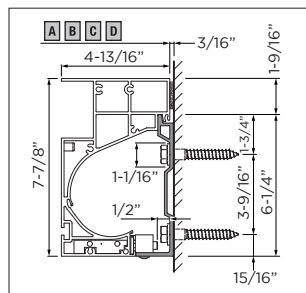

min. 6'-7"
max. 16'-5"

min. 6'-7"
max. 23'-0"

max. 110-15/16"*
**With water channel

CLASS 4
BEAUFORT 7 The wind resistance class can vary depending on version and dimension.

Wall connection profile

Free-standing