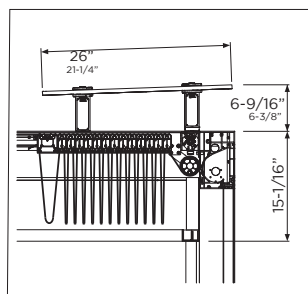

min. 6'-7"
max. 16'-5"

min. 6'-7"
max. 23'-0"

max. 110-15/16"*
**With water channel

CLASS 4
BEAUFORT 7 The wind resistance class can vary depending on version and dimension.

Wall connection profile

Free-standing