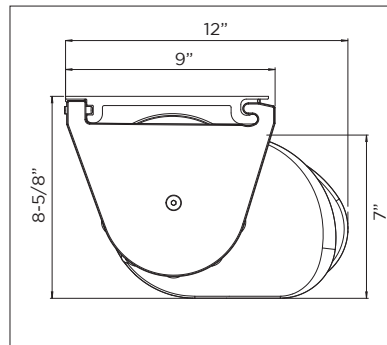

Soffit installation

COLORS*
White ☐

FABRICS
Choose from a comprehensive range of materials and colors.

ELECTRONICS **somfy.**
More convenience thanks to the automated control and lighting systems.

*Optional custom colors available.