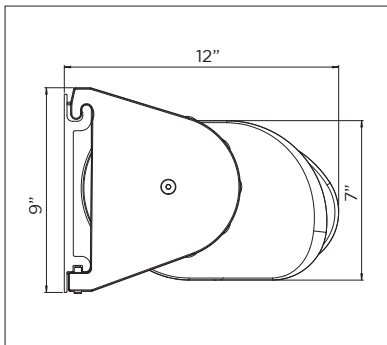

MESABOX

MOTORIZED FULL CASSETTE TELESCOPIC ARM AWNING SYSTEM

STOBAG

Wall installation

Telescopic arm

- Box awning with telescopic arms
- Completely sealed housing
- Compact linear design ideally suited for home or commercial applications
- Works well on large balconies and patios
- Quick and easy installation: wall, soffit, roof
- Top/Bottom brush sealing against wind ensures long lasting service life
- Awning incline adjustable from 0° to 90°