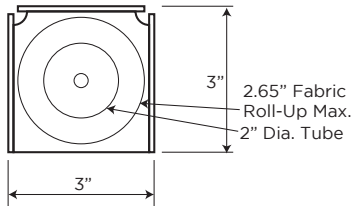

## Switch Operated Motorized Interior Roller Shade System

3 Inch Fascia System

4 Inch Fascia System

- Economical with many fabric options
- Mounting method: Wall or Soffit
- Standard Motorized system with Switch
- Superior UV protection
- Opaque and Blackout fabrics available
- Slim design w/o sacrificing exterior view
- 3" or 4" fascia available