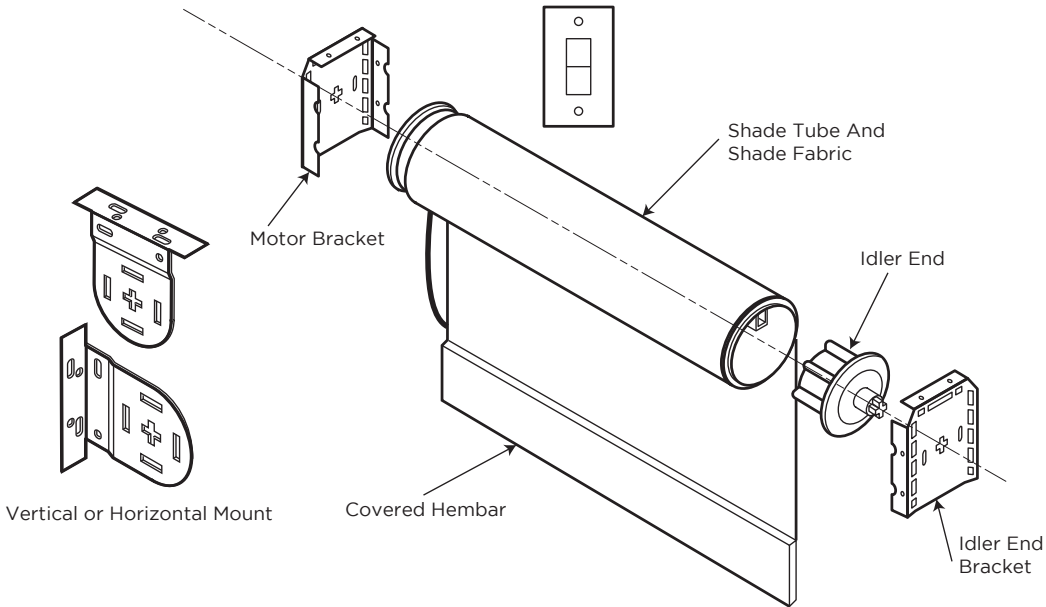

- Economical with many fabric options
- Mounting method: Wall or Soffit
- Standard Motorized system with Switch
- Superior UV protection
- Opaque and Blackout fabrics available
- Slim design w/o sacrificing exterior view
- 3" or 4" fascia available

min. 3'-0" max. 12'-0"

min. 3'-0" max. 12'-0"