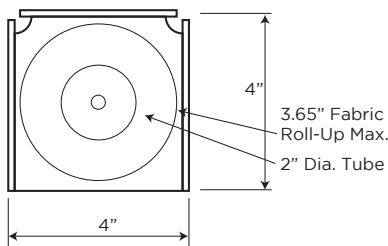

## Switch Operated Motorized Interior Roller Shade System

3 Inch Fascia System

4 Inch Fascia System

- Economical with many fabric options
- Mounting method: Wall or Soffit
- Standard Motorized system with Switch
- Superior UV protection
- Opaque and Blackout fabrics available
- Slim design w/o sacrificing exterior view
- 3" or 4" fascia available