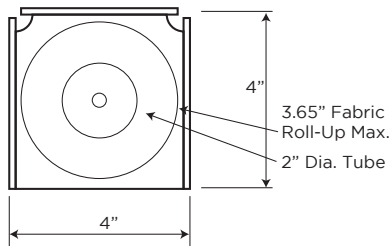

4 Inch Fascia System