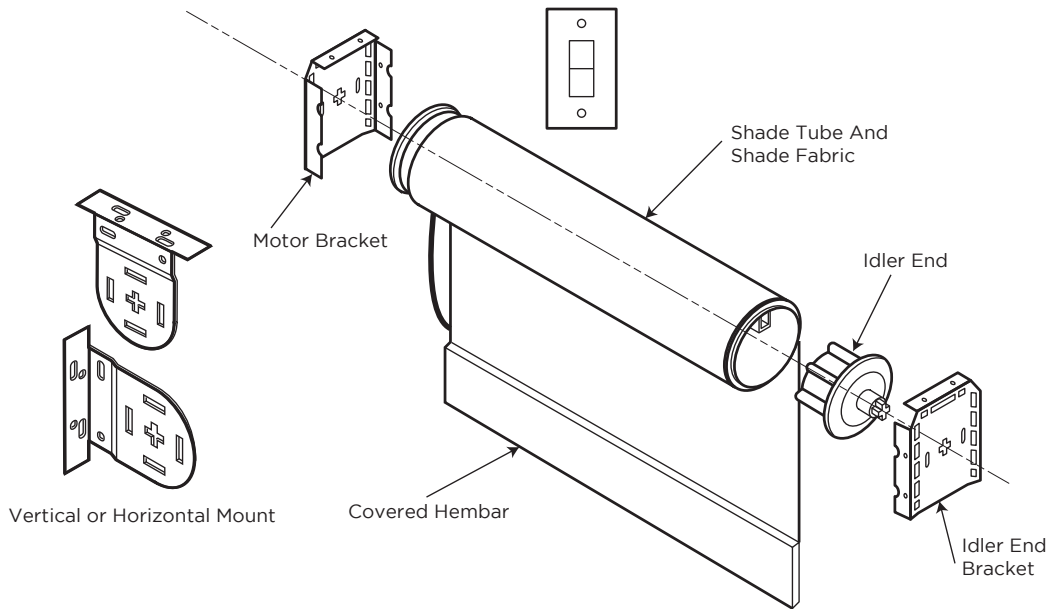

- Economical with many fabric options
- Mounting method: Wall or Soffit
- Standard Motorized system with Switch
- Superior UV protection
- Opaque and Blackout fabrics available
- Slim design w/o sacrificing exterior view
- 3" or 4" fascia available

min. 3'-0"
max. 12'-0"

min. 3'-0"
max. 12'-0"