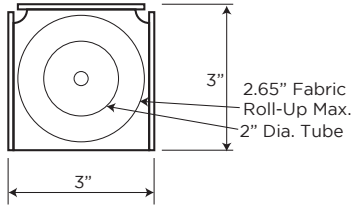

3 Inch Fascia System