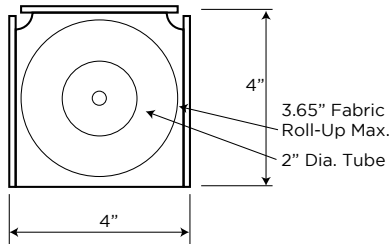

4 Inch Fascia System