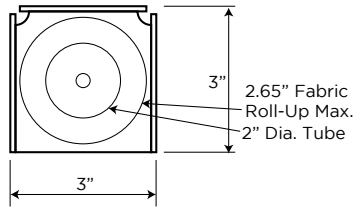

3 Inch Fascia System