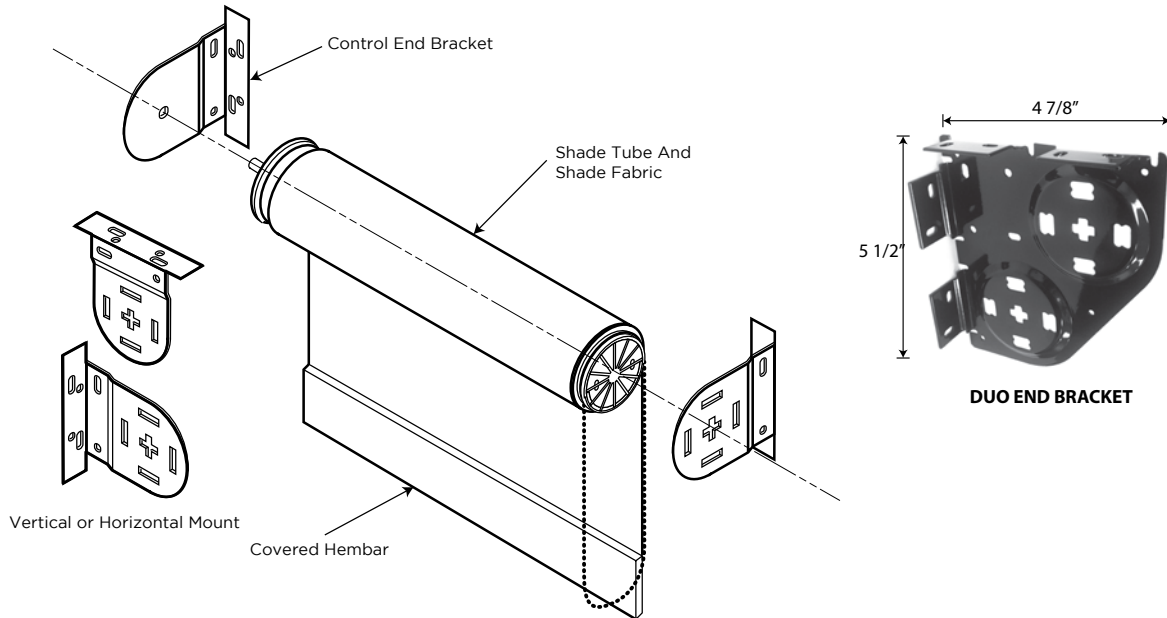

- Economical with many fabric options
- Mounting method: Wall or Soffit
- Ball Chain and Clutch operated
- Superior UV protection
- Opaque and Blackout fabrics available
- Slim design w/o sacrificing exterior view
- 3" or 4" fascia available

min. 3'-0"
max. 12'-0"

min. 3'-0"
max. 12'-0"