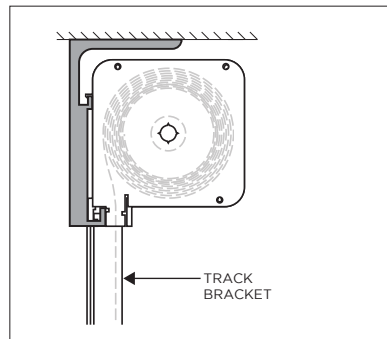

# PRESIDENT

INTERIOR OR EXTERIOR SHADE SYSTEM

Flush Mount

Stand-Off Mount

- Sealed box protects from the elements
- Various mounting options to the wall, below the ceiling
- Simple and proven installation system for hanging
- Optional track, cable or flat (free-hanging)
- Couple optional for maximum 3 units

### PRESIDENT MOTORIZED

min. 28"  
max. 12'-0" (24' coupled)

min. 28"  
max. 14'-0"

### PRESIDENT MANUAL

min. 24"  
max. 10'-0" (24' coupled)

min. 24"  
max. 10'-0"

Wall Installation

Soffit Installation