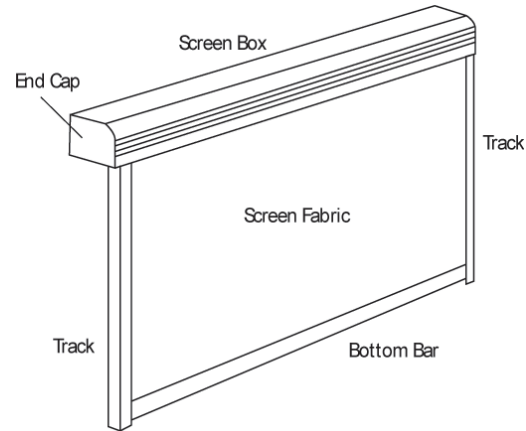

# PRESIDENT

INTERIOR OR EXTERIOR SHADE SYSTEM

Flush Mount

Stand-Off Mount

- Sealed box protects from the elements
- Various mounting options to the wall, below the ceiling
- Simple and proven installation system for hanging
- Optional track, cable or flat (free-hanging)
- Couple optional for maximum 3 units