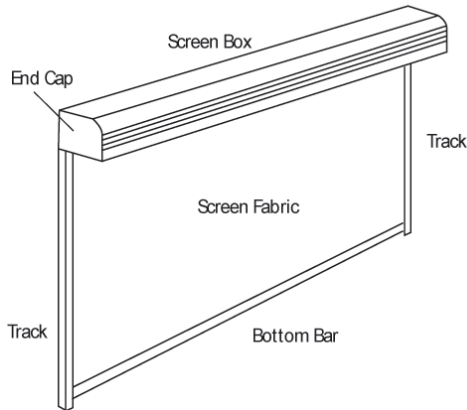

# PRESIDENT

INTERIOR OR EXTERIOR SHADE SYSTEM

Flush Mount

Stand-Off Mount

- Sealed box protects from the elements
- Various mounting options to the wall, below the ceiling
- Simple and proven installation system for hanging
- Optional track, cable or flat (free-hanging)
- Couple optional for maximum 3 units