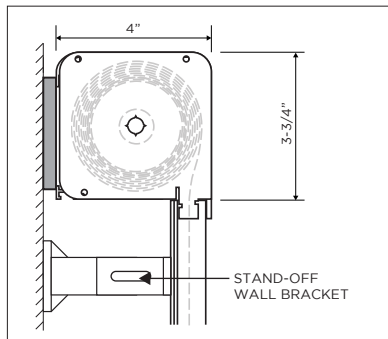

### PRESIDENT MOTORIZED

min. 28"  
max. 12'-0" (24' coupled)

min. 28"  
max. 14'-0"

### PRESIDENT MANUAL

min. 24"  
max. 10'-0" (24' coupled)

min. 24"  
max. 10'-0"

Wall Installation

Soffit Installation