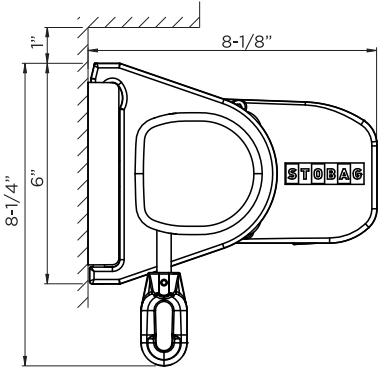

PURABOX

CRANK OPERATED FULL CASSETTE FOLDING ARM AWNING SYSTEM

STOBAG

Rounded Design

Wall or Soffit Mount

- Sealed box protects from the elements
- Small box - only 4" high
- Awning incline adjustable from 0° to 90°
- Quick and easy to install
- Various mounting options are available: wall, soffit and roof
- Stylish, rounded box
- Optional wall joint profile prevents rain water entering between façade and awning
- Optional motorized operation

min. 6'-2" max. 16'-5"

4'-11", 5'-11" 6'-6", 7'-5"

CLASS 2 BEAUFORT 5

Wall Installation

Soffit Installation

COLORS* White

FABRICS

Choose from a comprehensive range of materials and colors.