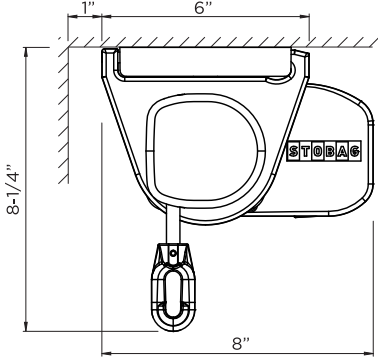

Soffit Installation

COLORS* White ☐

FABRICS

Choose from a comprehensive range of materials and colors.

ELECTRONICS somfy.

More convenience thanks to the automated control and lighting systems.

*Optional custom colors available.

abc Sun Control Systems 7241 Ethel Avenue, North Hollywood, CA 91605 Phone: 818-982-6989 Fax: 818-982-9171 abcsuncontrolsystems.com

"Finely Crafted Shade Systems"