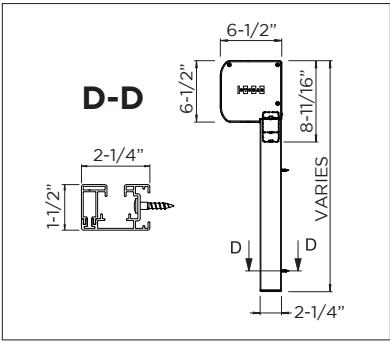

SECUREZIP MAX

UP TO 300 SF (MOTORIZED) WIND RESISTANT FACADE AWNING

SECUREZIP MAX

- Fabric protected in the box
- Suitable for many uses w/ rounded or square box
- Maximum stability w/ SIR system (Soft retaining zip technology)
- No Light Bleeding between cover and guide rail
- High wind stability
- Wall mounting w/ wall brackets
- Direct Screw Mounting to Soffit friendly due to 2-piece or 3-piece protective box
- Different fabrics enable clear view despite shading, or even complete darkening
- Can also be used as a screen for outside and inside (suitable cover required)
- No fluttering of the cover or excessive noise emission
- Protection from Wind, Insect and the Sun

Wall Mounting w/ Direct Screw Connection

min. 3'-5"
max. 23-0" *

min. 3'-0"
max. 19'-0" *
*max. 300 sf

CLASS 3
BEAUFORT 6

COLORS*
White

FABRICS
Choose from a comprehensive range of materials and colors.

ELECTRONICS
More convenience thanks to the automated control and lighting systems.