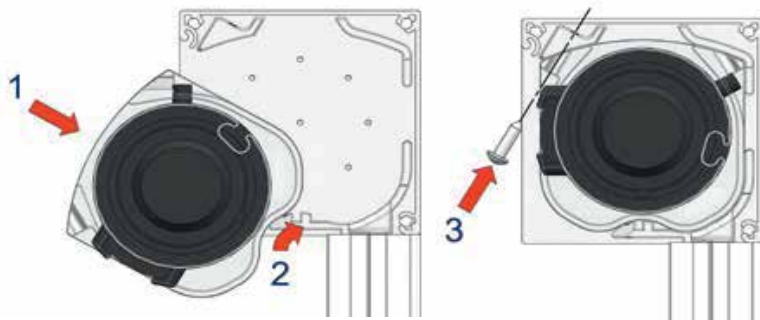

# SECUREZIP PLUS

Roller tube and motor can easily be removed

- Fabric protected in box
- Minimum to no light bleeding between cover and guide rail
- High wind stability
- Mounting method: wall or soffit
- Direct Screw Mounting to wall or soffit
- Suitable as screen for outside and inside
- No fluttering of the cover or excessive noise emission
- Protection from Wind, Insect and Sun