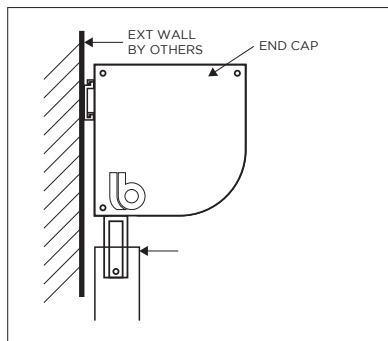

# SECUREZIP PLUS

Roller tube and motor can easily be removed

- Fabric protected in box
- Minimum to no light bleeding between cover and guide rail
- High wind stability
- Mounting method: wall or soffit
- Direct Screw Mounting to wall or soffit
- Suitable as screen for outside and inside
- No fluttering of the cover or excessive noise emission
- Protection from Wind, Insect and Sun

min. 3'-0"  
max. 14'-0"

min. 3'-0"  
max. 12'-0"

CLASS 3  
BEAUFORT 6

Wall Mounting w/ Direct Screw Connection

Track Section