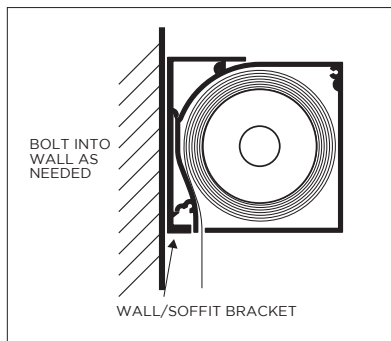

Wall Mounting w/ Direct Screw Connection