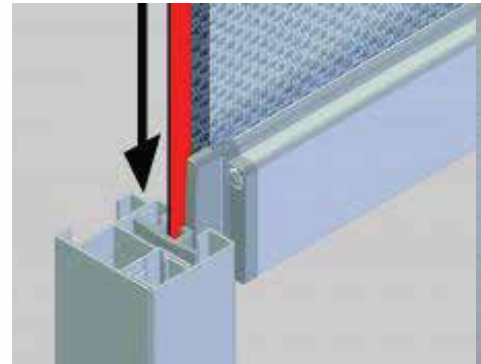

# SECUREZIP PLUS

INTERIOR OR EXTERIOR ZIPPER SYSTEM

# SECUREZIP PLUS

Roller tube and motor can easily be removed

- Fabric protected in box
- Minimum to no light bleeding between cover and guide rail
- High wind stability
- Mounting method: wall or soffit
- Direct Screw Mounting to wall or soffit
- Suitable as screen for outside and inside
- No fluttering of the cover or excessive noise emission
- Protection from Wind, Insect and Sun

min. 3'-0"  
max. 14'-0"

min. 3'-0"  
max. 12'-0"

CLASS 3  
BEAUFORT 6

Wall Mounting w/ Direct Screw Connection

Track Section