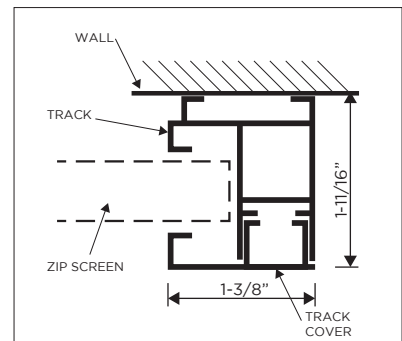

# SECUREZIP PLUS

Roller tube and motor can easily be removed

- Fabric protected in box
- Minimum to no light bleeding between cover and guide rail
- High wind stability
- Mounting method: wall or soffit
- Direct Screw Mounting to wall or soffit
- Suitable as screen for outside and inside
- No fluttering of the cover or excessive noise emission
- Protection from Wind, Insect and Sun

min. 3'-0"  
max. 14'-0"

min. 3'-0"  
max. 12'-0"

CLASS 3  
BEAUFORT 6

Wall Mounting w/ Direct Screw Connection

Track Section