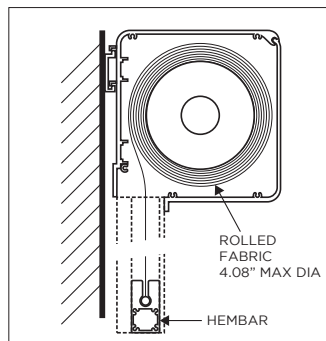

# SOLETTE

INTERIOR OR EXTERIOR SHADE SYSTEMS FOR LARGER OPENINGS

Solette Installation Bracket

Solette Hembar

- Fabric protected in box
- Minimum to no light bleeding between cover and guide rail
- High wind stability
- Mounting method: Box-Wall, Soffit or Tracks-Flush
- Direct Screw Mounting to wall or soffit
- Suitable as screen for outside and inside
- No fluttering of the cover or excessive noise emission
- Manual Gear or Somfy Motor operated
- Optional guidance: cables, tracks or flat (free-hanging)

 min. 5'  
max. 18' (35' Coupled)

 min. 5'  
max. 16'

Wall Mounting w/ Direct Screw Connection

Track Section

Hembar Section

 COLORS\*

- White  Ivory   
Sand  Bronze 

\*Optional custom colors available.