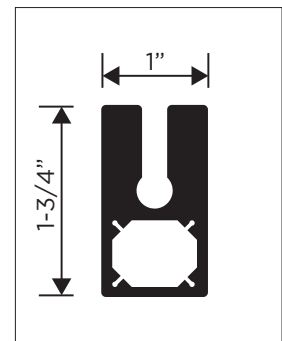

 min. 5'  
max. 18' (35' Coupled)

 min. 5'  
max. 16'

Wall Mounting w/ Direct Screw Connection

Track Section

Hembar Section

 COLORS\*

- White  Ivory   
Sand  Bronze 

\*Optional custom colors available.