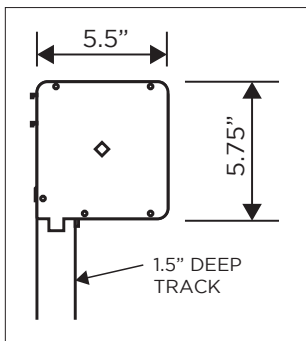

# SOLETTE

INTERIOR OR EXTERIOR SHADE SYSTEMS FOR LARGER OPENINGS

Solette Installation Bracket

Solette Hembar

- Fabric protected in box
- Minimum to no light bleeding between cover and guide rail
- High wind stability
- Mounting method: Box-Wall, Soffit or Tracks-Flush
- Direct Screw Mounting to wall or soffit
- Suitable as screen for outside and inside
- No fluttering of the cover or excessive noise emission
- Manual Gear or Somfy Motor operated
- Optional guidance: cables, tracks or flat (free-hanging)

 min. 5'  
max. 18' (35' Coupled)

 min. 5'  
max. 16'

Wall Mounting w/ Direct Screw Connection

Track Section

Hembar Section

 COLORS\*

- White  Ivory   
Sand  Bronze 

\*Optional custom colors available.