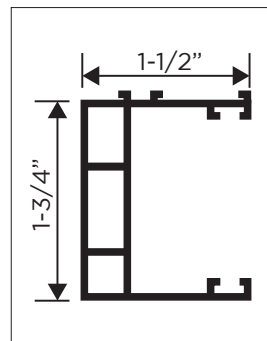

# SOLETTE

INTERIOR OR EXTERIOR SHADE SYSTEMS FOR LARGER OPENINGS

Solette Installation Bracket

Solette Hembar

- Fabric protected in box
- Minimum to no light bleeding between cover and guide rail
- High wind stability
- Mounting method: Box-Wall, Soffit or Tracks-Flush
- Direct Screw Mounting to wall or soffit
- Suitable as screen for outside and inside
- No fluttering of the cover or excessive noise emission
- Manual Gear or Somfy Motor operated
- Optional guidance: cables, tracks or flat (free-hanging)

 min. 5'  
max. 18' (35' Coupled)

 min. 5'  
max. 16'

Wall Mounting w/ Direct Screw Connection

Track Section

Hembar Section

 COLORS\*

- White  Ivory   
Sand  Bronze 

\*Optional custom colors available.