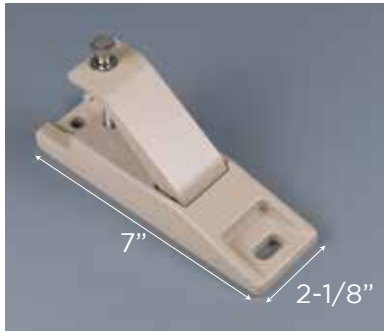

# STOBOSCOPE

Wall installation

Telescopic arm

- Motorized compact open roller with telescopic arm technology
- Provides constant fabric tension at any arm position
- Hidden triangular torsion bar
- Optional hood and side covers
- Rounded front rail provides clean and sleek finish
- Mounting options: wall, soffit, rafter, roof

FRONT RAIL S894 WITH MOTOR POWERFLEX

SELECT HORIZONTAL WALL BRACKET S821/1 (OPTIONAL)

STOBAG VERTICAL WALL BRACKET

COLORS\*  
White

FABRICS  
Choose from a comprehensive range of materials and colors.

ELECTRONICS **somfy**  
More convenience thanks to the automated control and lighting systems.