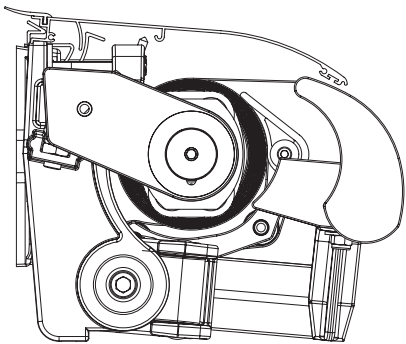

# STOBOSCOPE

Wall installation

Telescopic arm

- Motorized compact open roller with telescopic arm technology
- Provides constant fabric tension at any arm position
- Hidden triangular torsion bar
- Optional hood and side covers
- Rounded front rail provides clean and sleek finish
- Mounting options: wall, soffit, rafter, roof

FRONT RAIL S894 WITH MOTOR POWERFLEX

SELECT HORIZONTAL WALL BRACKET S821/1 (OPTIONAL)

STOBAG VERTICAL WALL BRACKET

COLORS\*  
White

FABRICS  
Choose from a comprehensive range of materials and colors.

ELECTRONICS **somfy**  
More convenience thanks to the automated control and lighting systems.