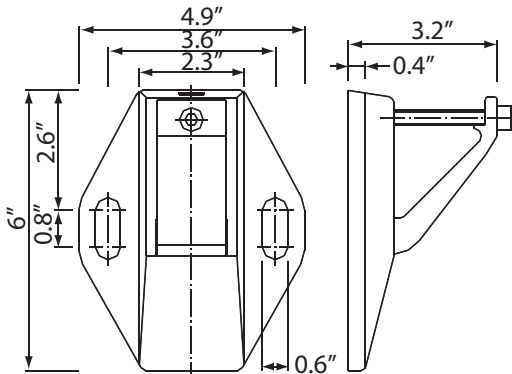

SELECT HORIZONTAL WALL BRACKET S821/1 (OPTIONAL)